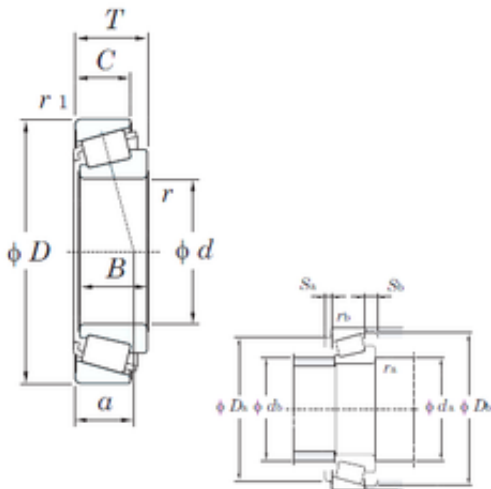

KOYO BEARING LIMITED

Koyo Inchi Taper Roller Bearing
 Lm11949/Lm11910 Vkba1465kit Vkhb2270
 Rct3808 181584 181585

Bearing No. Lm11949/Lm11910

Lm11949/Lm11910 Bearing 2D drawings and 3D CAD models

Size	19.05x45.237x15.494 mm
Bore Diameter	19.05 mm
Outer Diameter	45,237 mm
Width	15,494 mm
d	19.05 mm
D	45,237 mm
T	15,494 mm
B	16,637 mm
C	12,065 mm
a	10 mm
r min.	1,2 mm
r2 min.	1,2 mm
da min.	25 mm
Da	39,5 mm
db min	23,5 mm
ra max.	1,2 mm
rb max.	1,2 mm
Db	41,5 mm
Weight	0,125 Kg
Basic dynamic load rating (C)	29,4 kN
Basic static load rating (C0)	30,1 kN
(Grease) Lubrication Speed	9400 r/min
(Oil) Lubrication Speed	13000 r/min
Calculation factor (e)	0,3