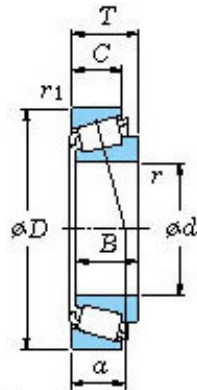

KOYO BEARING LIMITED

Koyo Roller Bearing Lm11949/10 Lm11749/10
 L44649/10 11749/10 11949/10 44649/10 69349/10
 12649/10 L68149/10 Koyo Wheel Bearing for KIA
 Pride

Bearing No. Lm11949/10

■ Mounting dimensions

Lm11949/10 Bearing 2D drawings and 3D CAD models

Bearing No.	LM11949/10
d	19.05
D	45.237
T	15.494
B	16.637
r(min)	1.2
r1(min)	1.2
Cr	36.8
C0r	30.1
Cu	4.25
Grease lub.	9400
Oil lub.	13000
C	12.065
a	10.0 mm
da	25.0
db	23.5
Da	39.5
Db	41.5
ra(max)	1.2
rb(max)	1.2
e	0.30
Y1	2.00
Y0	1.10
(Refer.)Mass(kg)	0.124