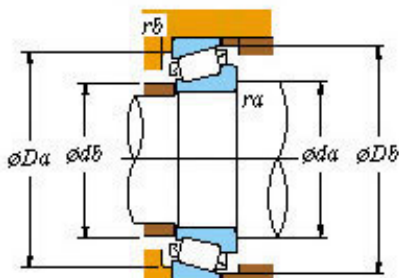

KOYO BEARING LIMITED

Koyo Roller Bearing Lm11949/10 Lm11749/10
 L44649/10 11749/10 11949/10 44649/10 69349/10
 12649/10 L68149/10 Koyo Wheel Bearing for KIA
 Pride

Bearing No. Lm11949/10

■ Mounting dimensions

Lm11949/10 Bearing 2D drawings and 3D CAD models

Bearing No.	LM11949/10
d	19.05
D	45.237
T	15.494
B	16.637
r(min)	1.2
r1(min)	1.2
Cr	36.8
C0r	30.1
Cu	4.25
Grease lub.	9400
Oil lub.	13000
C	12.065
a	10.0 mm
da	25.0
db	23.5
Da	39.5
Db	41.5
ra(max)	1.2
rb(max)	1.2
e	0.30
Y1	2.00
Y0	1.10
(Refer.)Mass(kg)	0.124