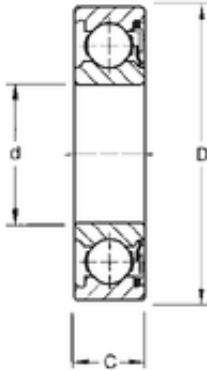

KOYO BEARING LIMITED

60 mm x 110 mm x 22 mm TIMKEN 212NP Single Row Ball Bearings

Bearing No. 212NP

Size	60x110x22 mm
Bore Diameter	60 mm
Outer Diameter	110 mm
Width	22 mm
d	60 mm
D	110 mm
B	22 mm
C	22 mm
Weight	0,807 Kg
Basic dynamic load rating (C)	62,1 kN

212NP Bearing 2D drawings and 3D CAD models